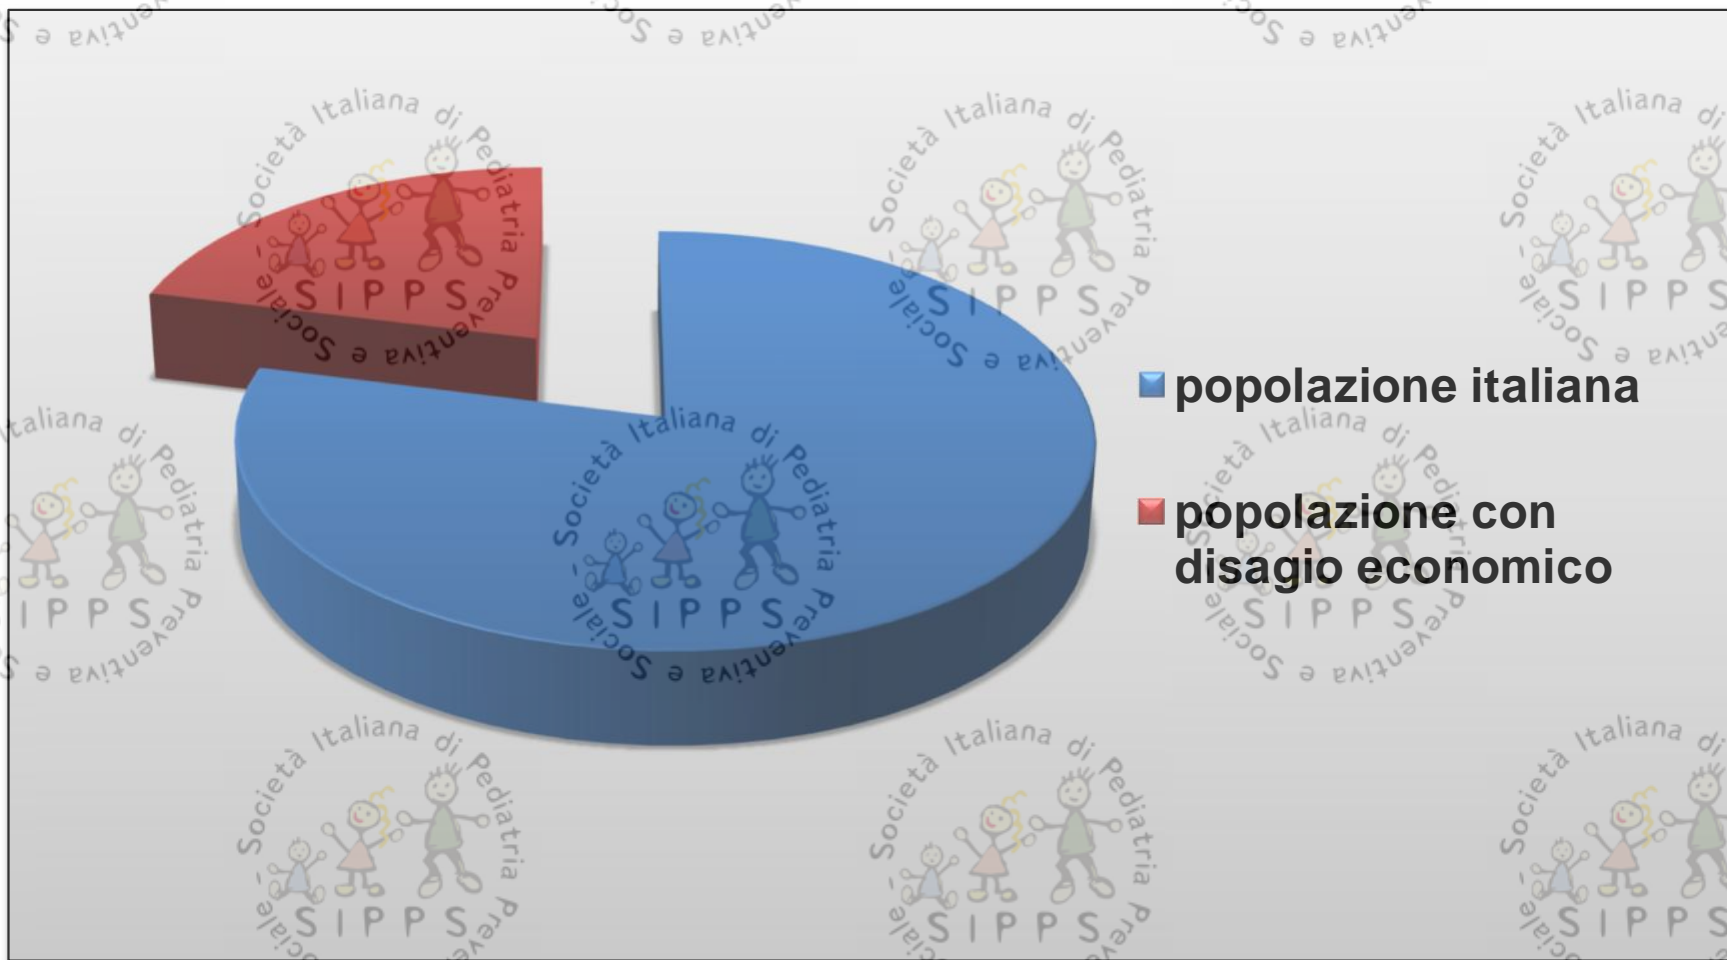

NON SPEGNIAMO
LA SPERANZA:
CIF E SIPPS A
LAVORO!

Dott.ssa Anna Trapani
Psicologa Clinica

■ popolazione italiana

■ popolazione con disagio economico

**CIF
MARCIANESE**

The teal button features a circular logo at the top with the letters 'CIF' in a stylized font. Below the logo, the text 'CENTRO ITALIANO PERMINILE MARCIANESE' is visible. The main text 'CIF MARCIANESE' is centered on the button.

**SIPPS
SEZ. CAMPANIA**

The green button features a circular logo at the top with the letters 'SIPPS' and a cartoon illustration of three children. The main text 'SIPPS SEZ. CAMPANIA' is centered on the button.

**NON
SPEGNIAMO
LA SPERANZA**

The orange button features a circular icon at the top showing a blue figure holding a green cross. The main text 'NON SPEGNIAMO LA SPERANZA' is centered on the button.

... COME ?